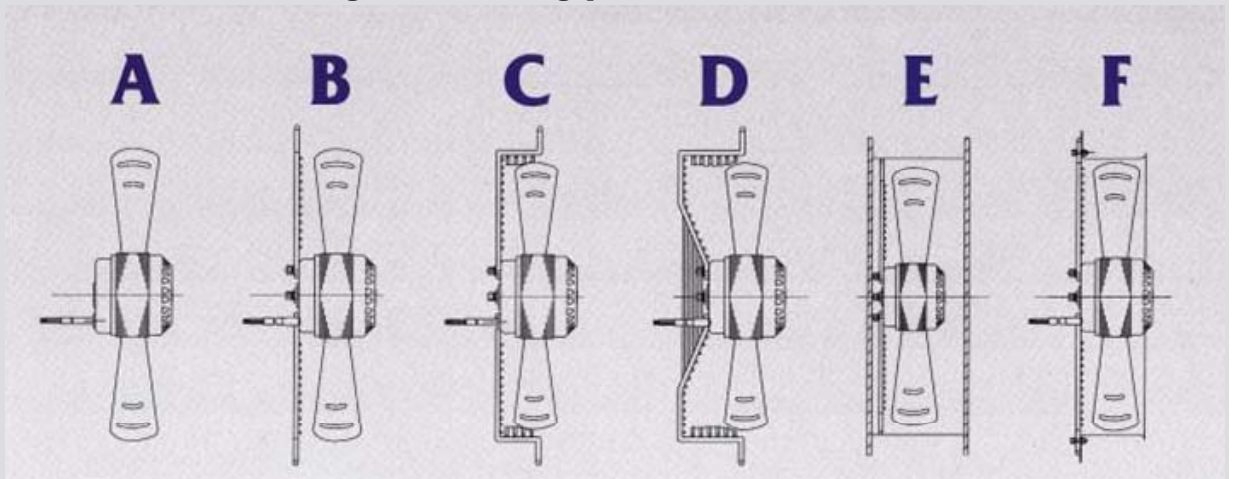

- ⑦ S: 雙速電機/Double speeds
- T: 三速電機/Three speeds
- V: 雙電壓電機/Double Voltages

風速達科技有限公司

電話: 886-7-3634386 電郵: sales@fanmotor.com.tw

傳真: 886-7-3631283 網址: www.fanmotor.com.tw

行動: 0929-045065 地址: (81147) 高雄市楠梓區盛昌街23巷18號