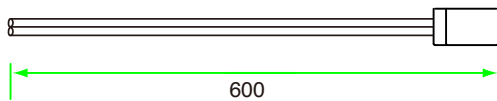

Fan Power Cords

General Specifications

- 1) A2 (180°) : 600/1,000/2,000/3,000 (mm)
- 2) B2 (45°) : 1,000 (mm)
- 3) C2 (90°) : 600/1,000 (mm)

*All the length can be customized. Contact us for more.

Specifications

Model NO.	Style	Remarks	Length (mm)
A2	180°	A2-06	600
		A2-10	1,000
		A2-20	2,000
		A2-30	3,000
B2	45°	B2-10	1,000
C2	90°	C2-06	600
		C2-10	1,000

Dimensions:mm

Dimensions:mm

B2 (45°)

B2-10

C2 (90°)

C2-06

C2-10