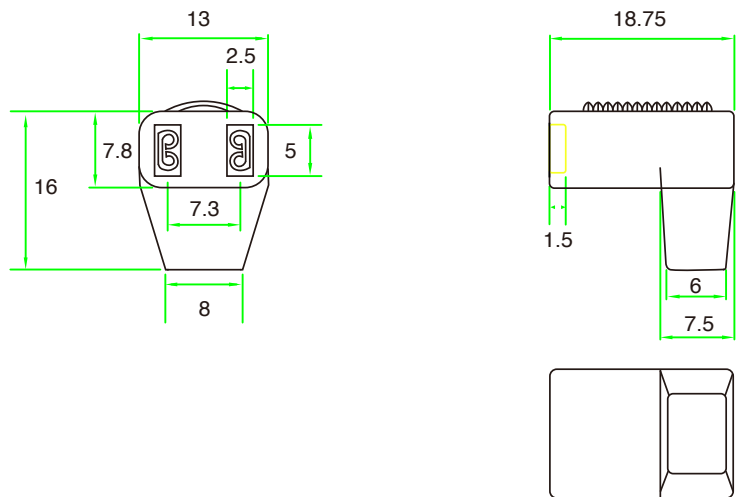

Fan Power Cords

General Specifications

- 1) A2 (180°) : 600/1,000/2,000/3,000 (mm)
- 2) B2 (45°) : 1,000 (mm)
- 3) C2 (90°) : 600/1,000 (mm)

*All the length can be customized. Contact us for more.

Specifications

Model NO.	Style	Remarks	Length (mm)
A2	180°	A2-06	600
		A2-10	1,000
		A2-20	2,000
		A2-30	3,000
B2	45°	B2-10	1,000
C2	90°	C2-06	600
		C2-10	1,000

Dimensions:mm

Dimensions:mm

B2 (45°)

B2-10

C2 (90°)

C2-06

C2-10