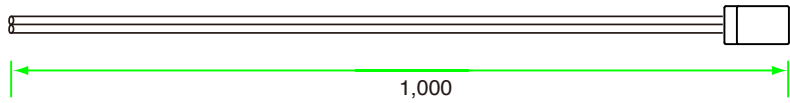

Fan Power Cords

General Specifications

- 1) A2 (180°) : 600/1,000/2,000/3,000 (mm)
- 2) B2 (45°) : 1,000 (mm)
- 3) C2 (90°) : 600/1,000 (mm)

*All the length can be customized. Contact us for more.

Specifications

Model NO.	Style	Remarks	Length (mm)
A2	180°	A2-06	600
		A2-10	1,000
		A2-20	2,000
		A2-30	3,000
B2	45°	B2-10	1,000
C2	90°	C2-06	600
		C2-10	1,000

Dimensions:mm

Dimensions:mm

B2 (45°)

B2-10

C2 (90°)

C2-06

C2-10